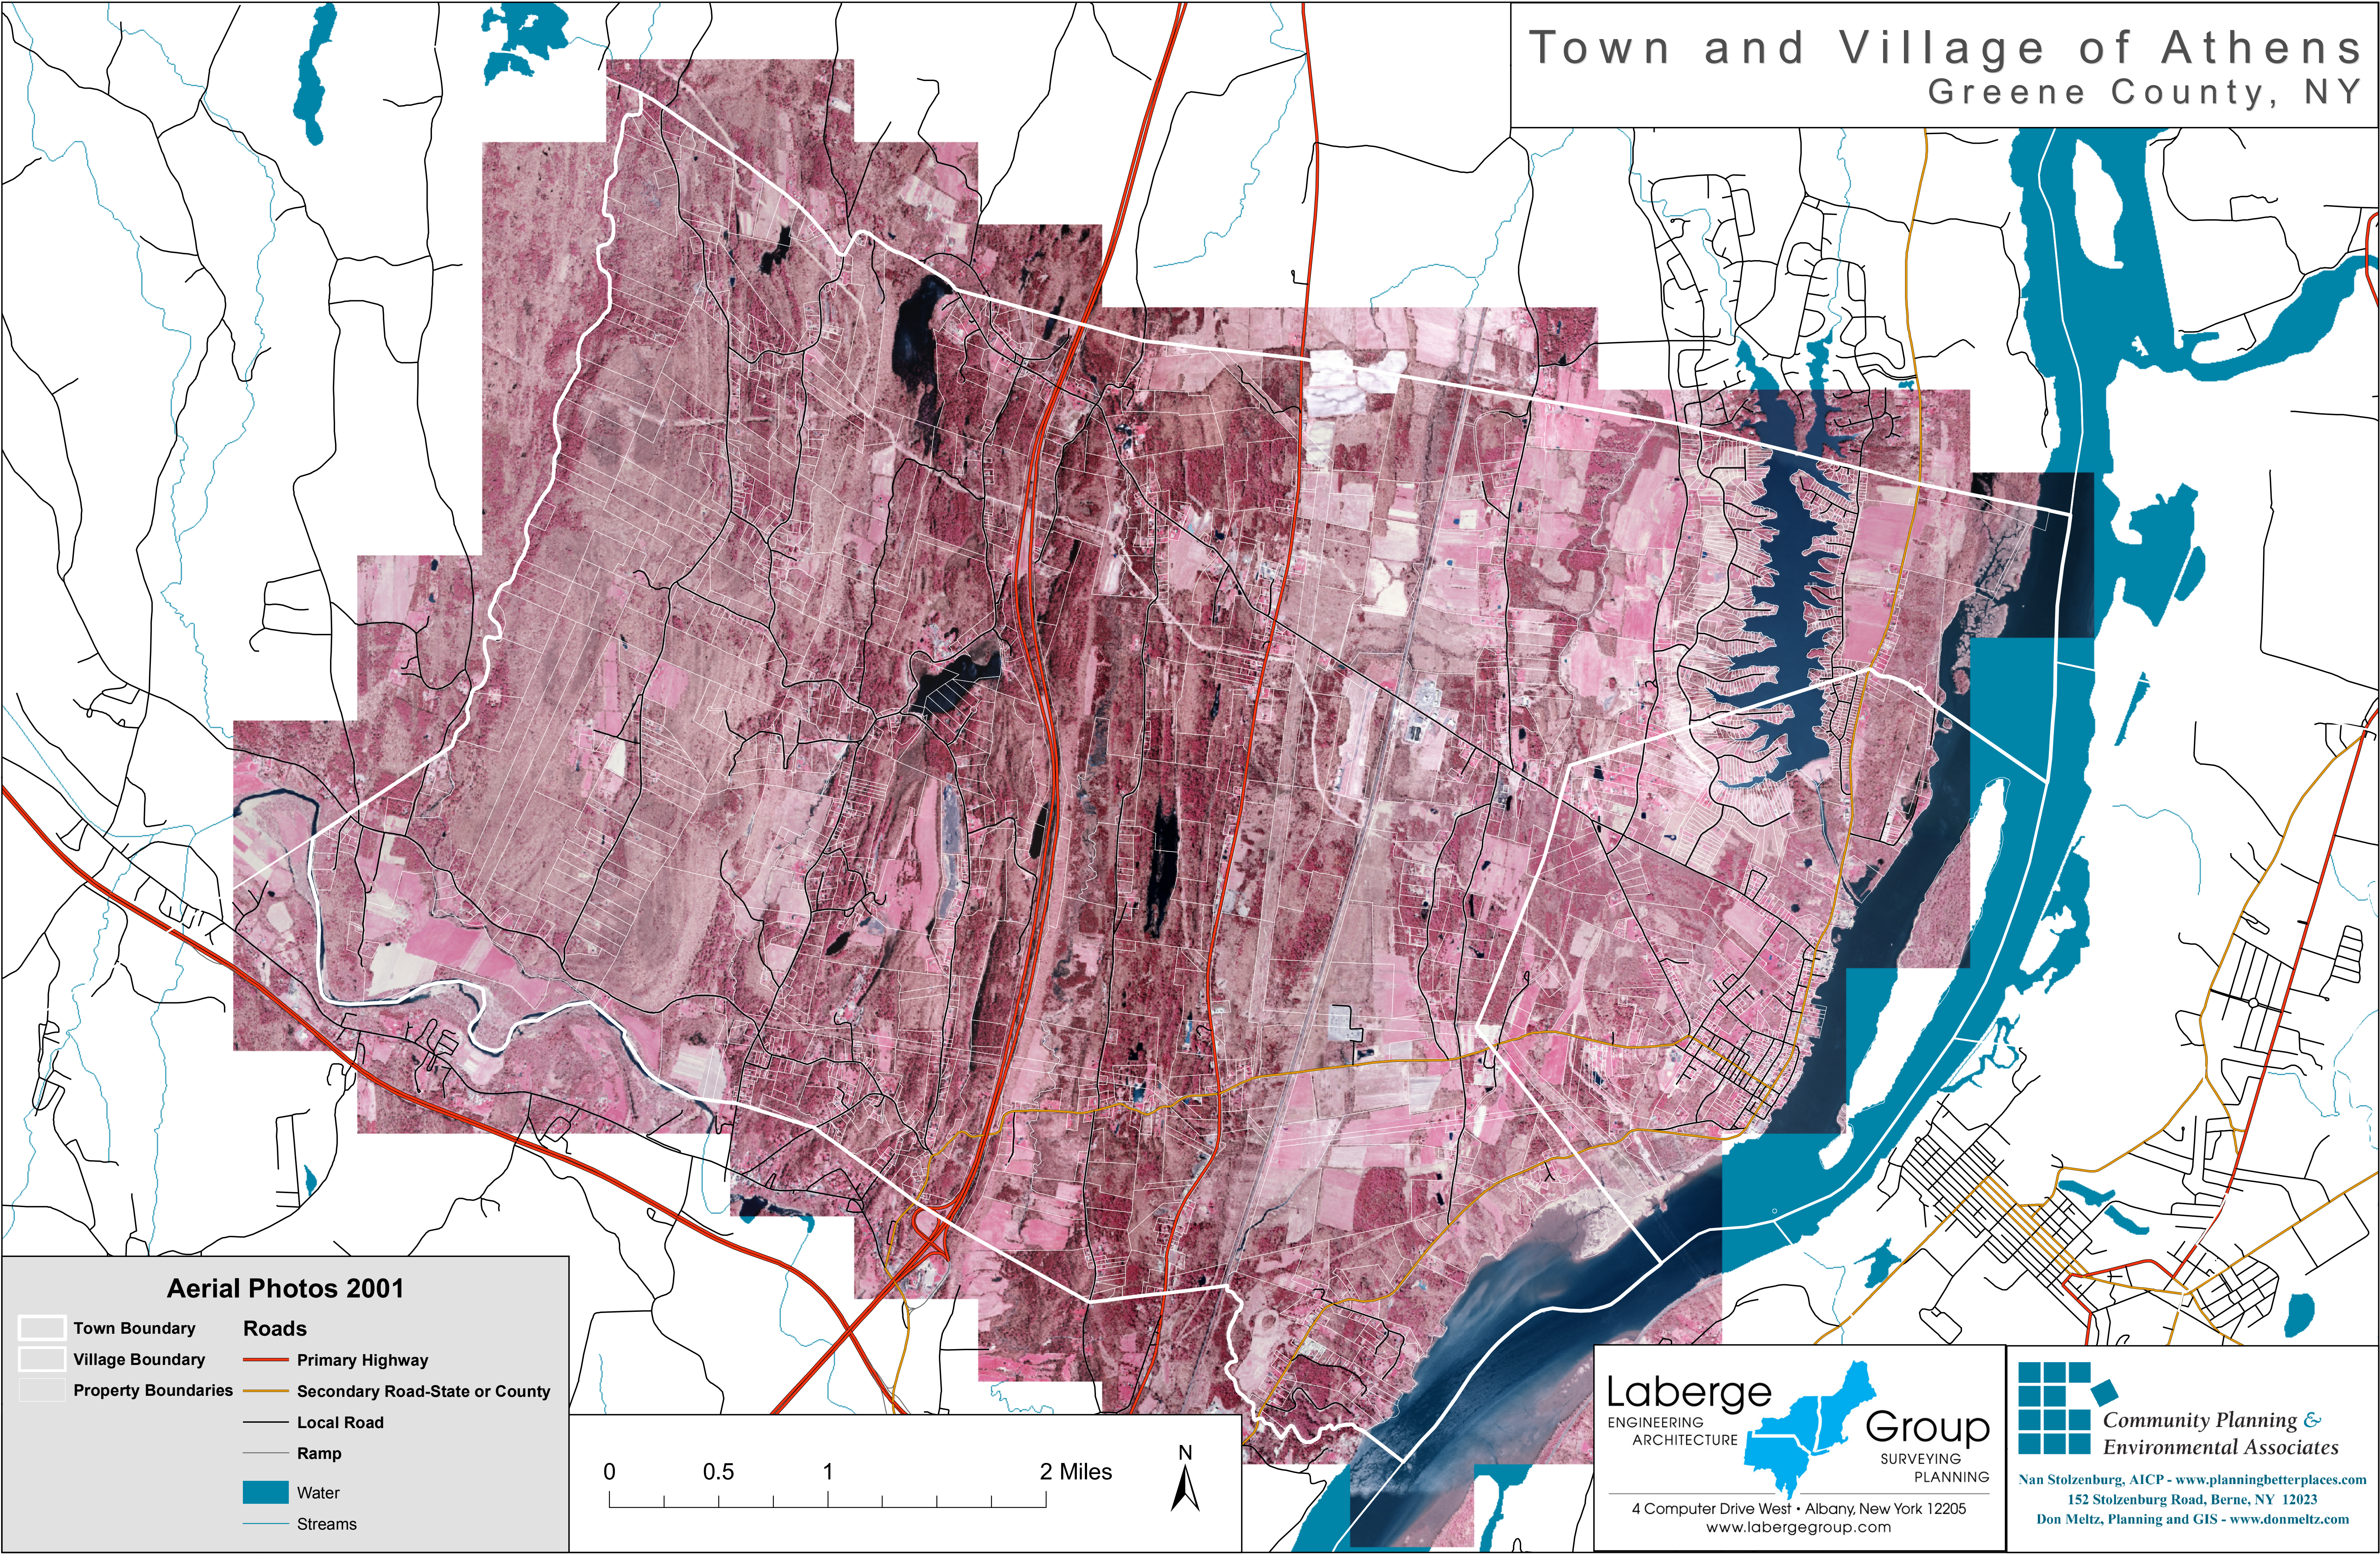

# Town and Village of Athens Greene County, NY

### Aerial Photos 2001

- Town Boundary
- Village Boundary
- Property Boundaries
- Roads
  - Primary Highway
  - Secondary Road-State or County
  - Local Road
  - Ramp
- Water
- Streams

**Laberge Group**  
ENGINEERING ARCHITECTURE SURVEYING PLANNING  
4 Computer Drive West • Albany, New York 12205  
www.labergegroup.com