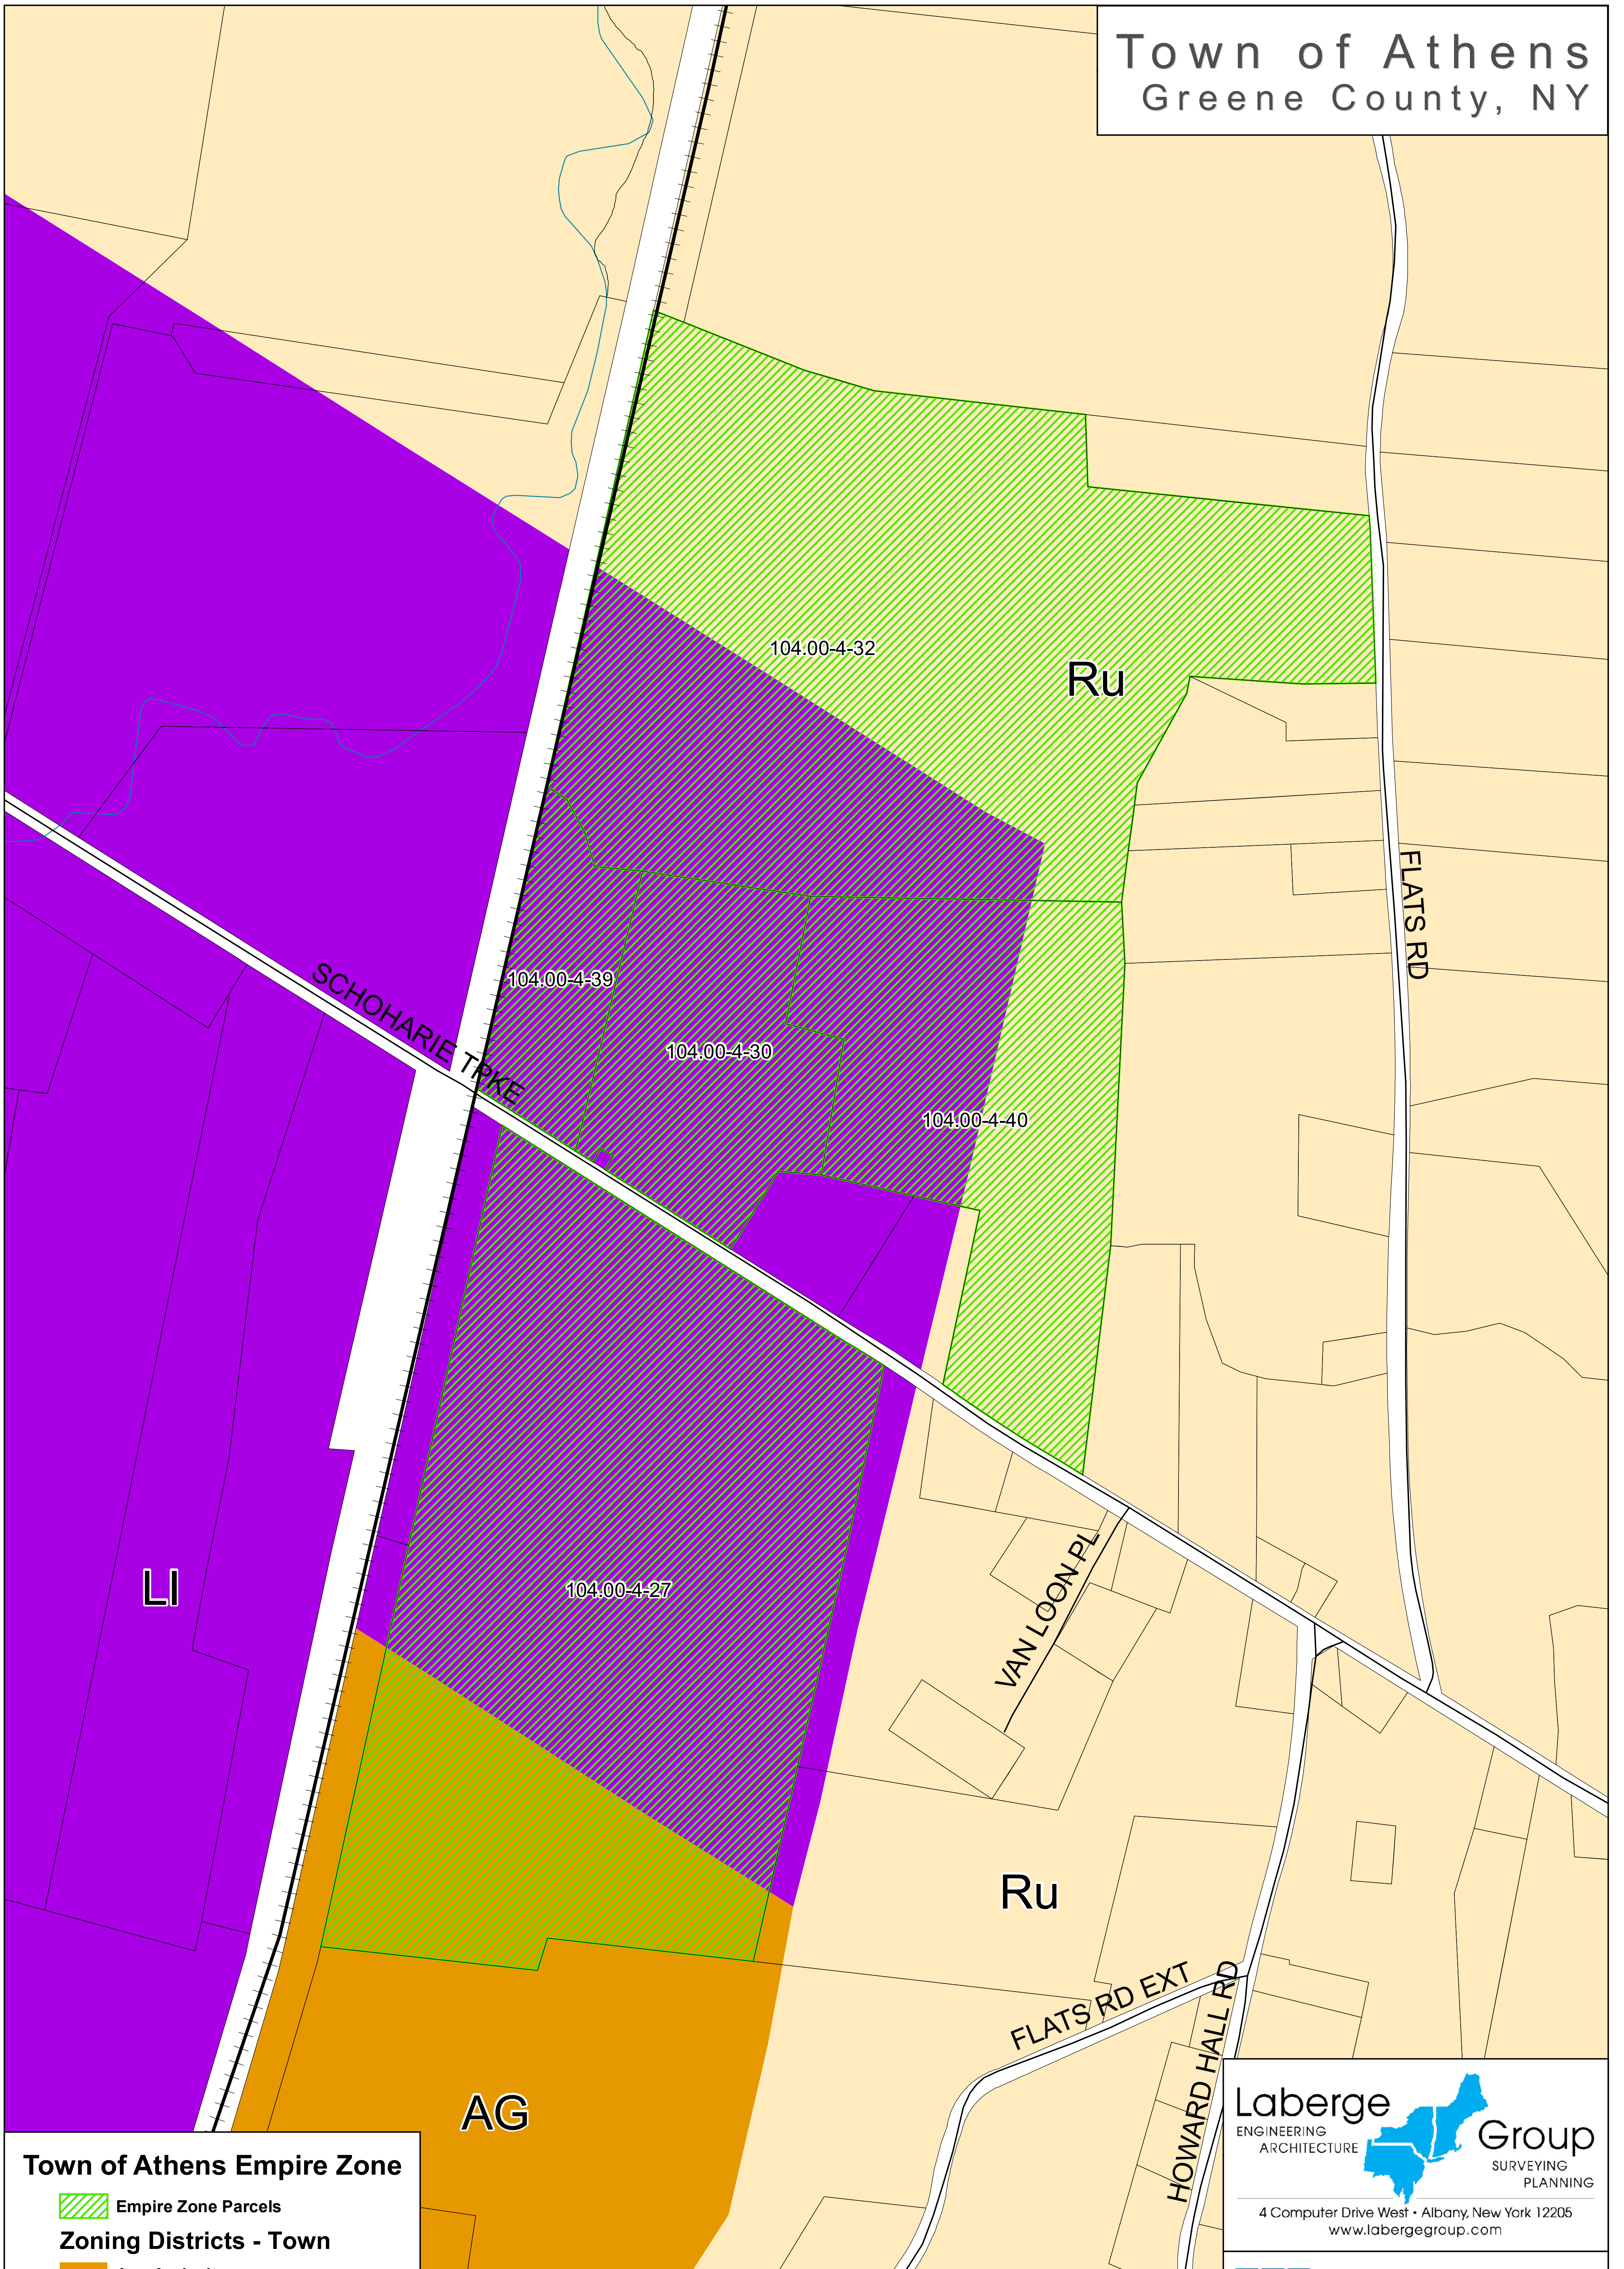

Town of Athens
Greene County, NY

Town of Athens Empire Zone

-  Empire Zone Parcels
- Zoning Districts - Town**
-  Ag - Agriculture
-  HC - Highway Commercial
-  LI - Light Industrial
-  OS - Open Space/Conservation
-  Rr - Recreation Residential
-  Ru - Rural Residential